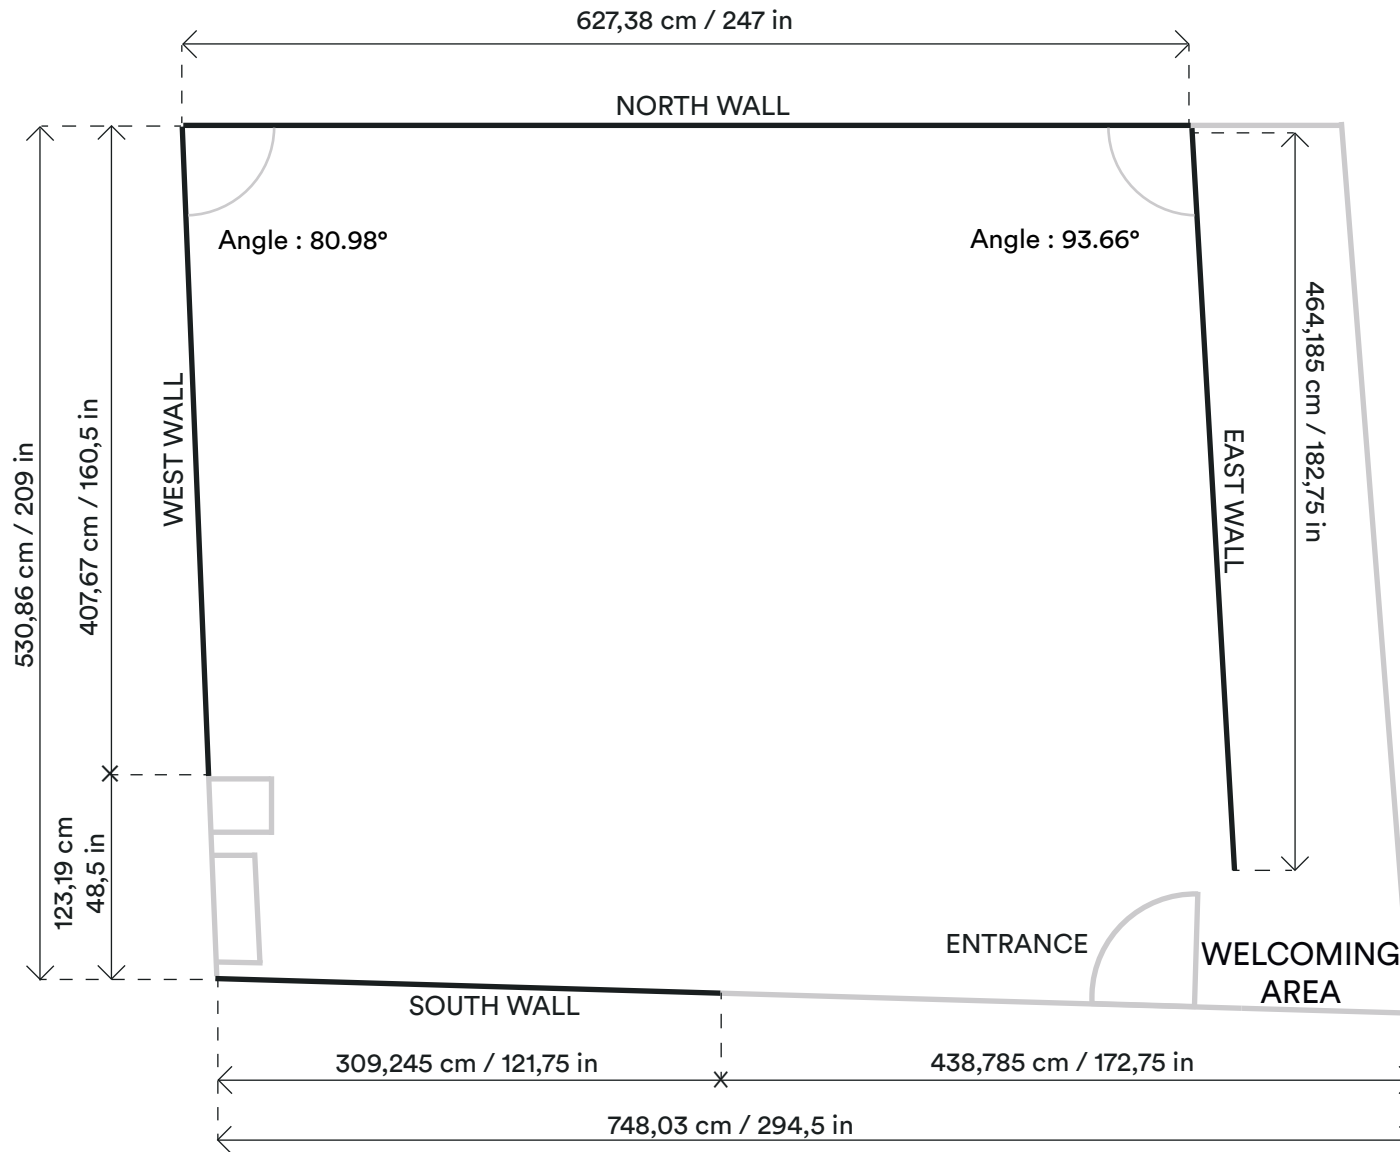

LA BANDE VIDÉO GALLERY PLANS

METRIC SYSTEM (centimeters)
IMPERIAL SYSTEM (inches)

Gallery

620 Côte D'Abraham, Quebec

Opening hours (when works are shown): wednesday till sunday, 12 p.m. to 5 p.m.

Studios & offices

541 Saint-Vallier Est, P.O. 2

Quebec (Qc.), G1K 3P9

Opening hours: monday till friday from 9 a.m. till 5 p.m.

dt@labandevideo.com

PLAN (BIRD'S EYE VIEW)

-> Walls height : 243,84 cm / 96 inches.

-> Black lines represent walls where projections can be made.

SOUTH WALL

EAST WALL

WEST WALL

PERSPECTIVE VIEW

GALLERY VIEW (LOOKING EAST)

GALLERY VIEW (LOOKING EAST)

GALLERY VIEW (LOOKING WEST)

New Millennium Workout Routine
YALOO (Ji Yeon Lim)