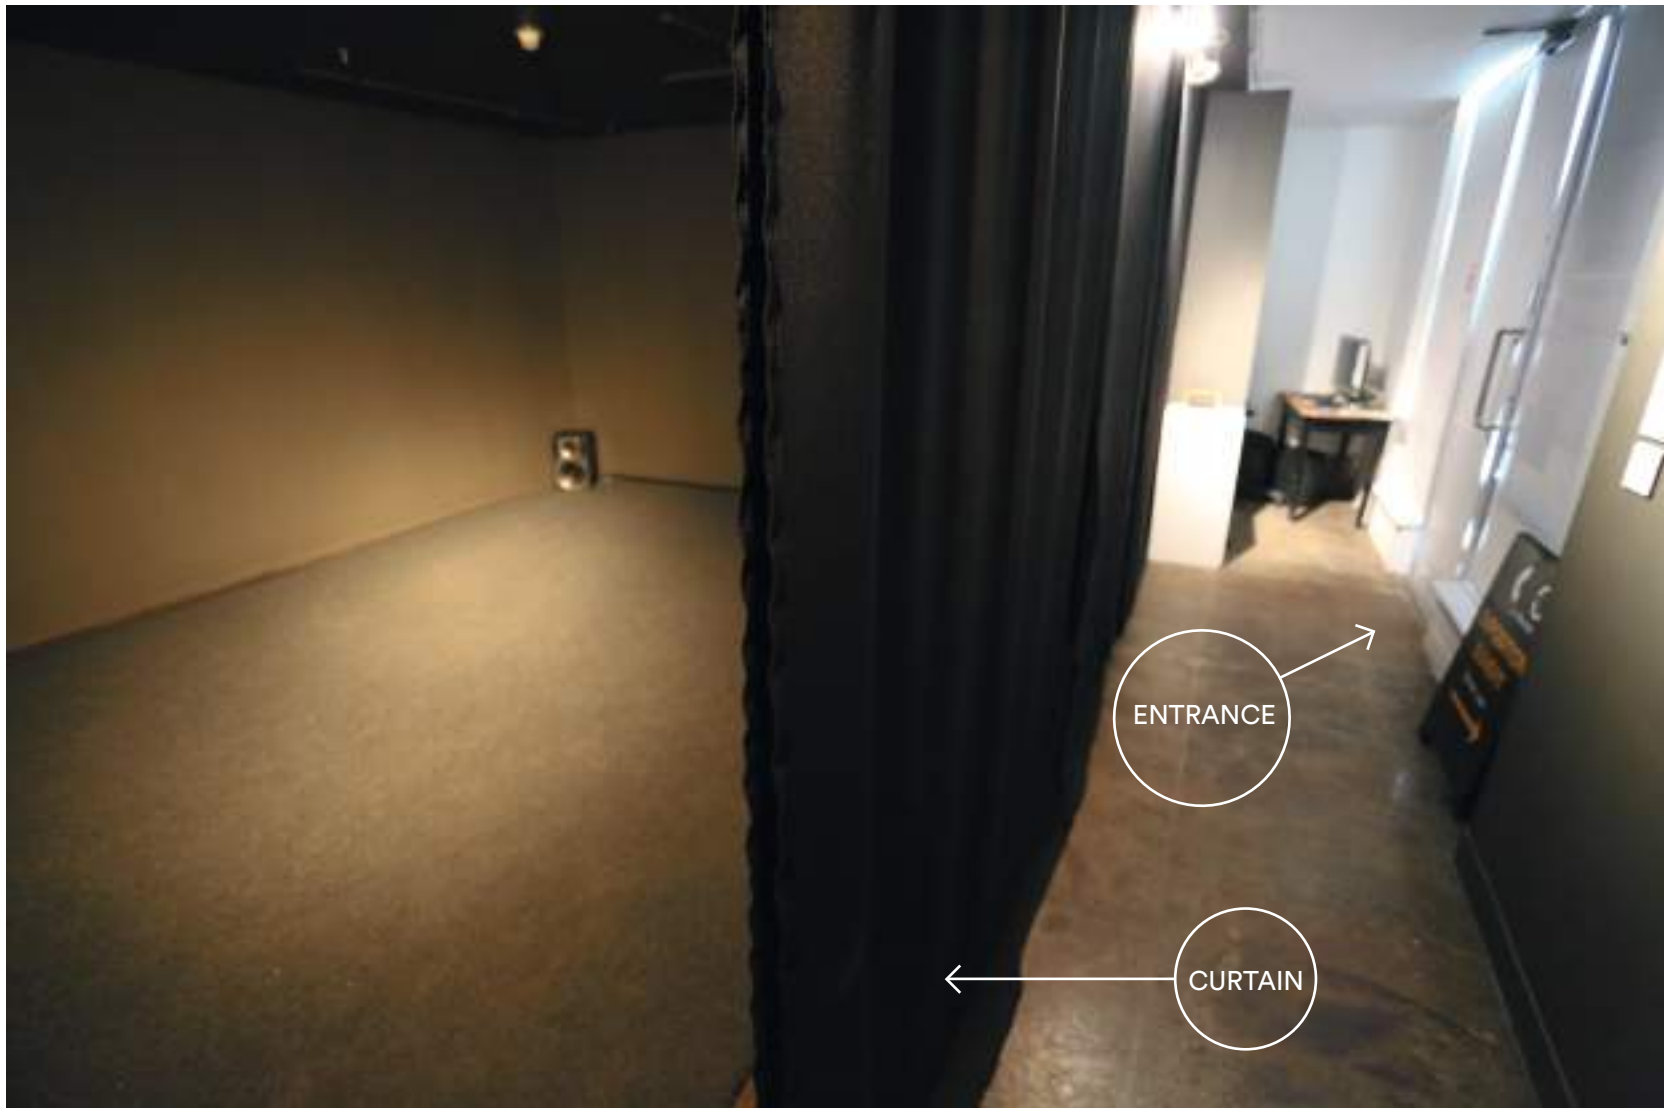

-> Please note that there are numerous electrical sources on the ceiling used for lighting and suitable for any needs you might have.

—> CÔTE D'ABRAHAM <—

NORTH WALL

AERATION (OPENED GRID)

Please note that grids can be covered depending on the exhibition time.

SOUTH WALL

EAST WALL

WEST WALL

PERSPECTIVE VIEW

GALLERY VIEW (LOOKING EAST)

GALLERY VIEW (LOOKING EAST)

GALLERY VIEW (LOOKING WEST)

New Millennium Workout Routine
YALOO (Ji Yeon Lim)