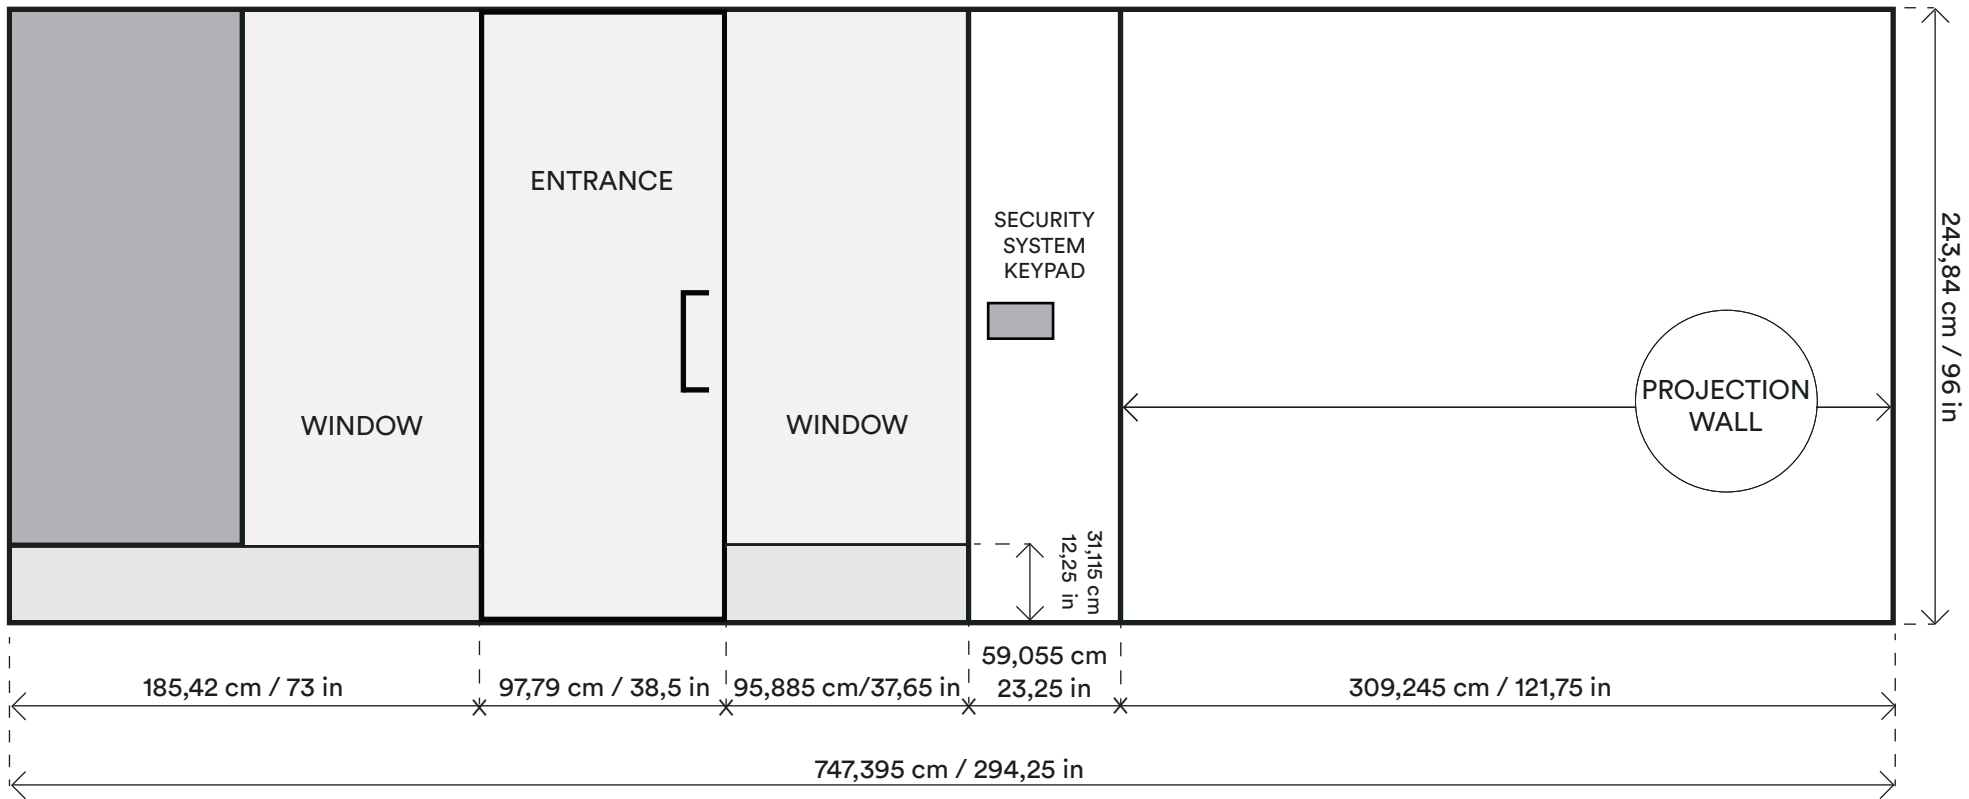

LA BANDE VIDÉO GALLERY PLANS

METRIC SYSTEM (centimeters)
IMPERIAL SYSTEM (inches)

Gallery

620 Côte D'Abraham, Quebec

Opening hours (when works are shown): wednesday till sunday, 12 p.m. to 5 p.m.

Studios & offices

-> Please note that there are numerous electrical sources on the ceiling used for lighting and suitable for any needs you might have.

—> CÔTE D'ABRAHAM <—

NORTH WALL

AERATION (OPENED GRID)

Please note that grids can be covered depending on the exhibition time.

SOUTH WALL

EAST WALL

WEST WALL

PERSPECTIVE VIEW

GALLERY VIEW (LOOKING EAST)

GALLERY VIEW (LOOKING EAST)

GALLERY VIEW (LOOKING WEST)

New Millennium Workout Routine
YALOO (Ji Yeon Lim)