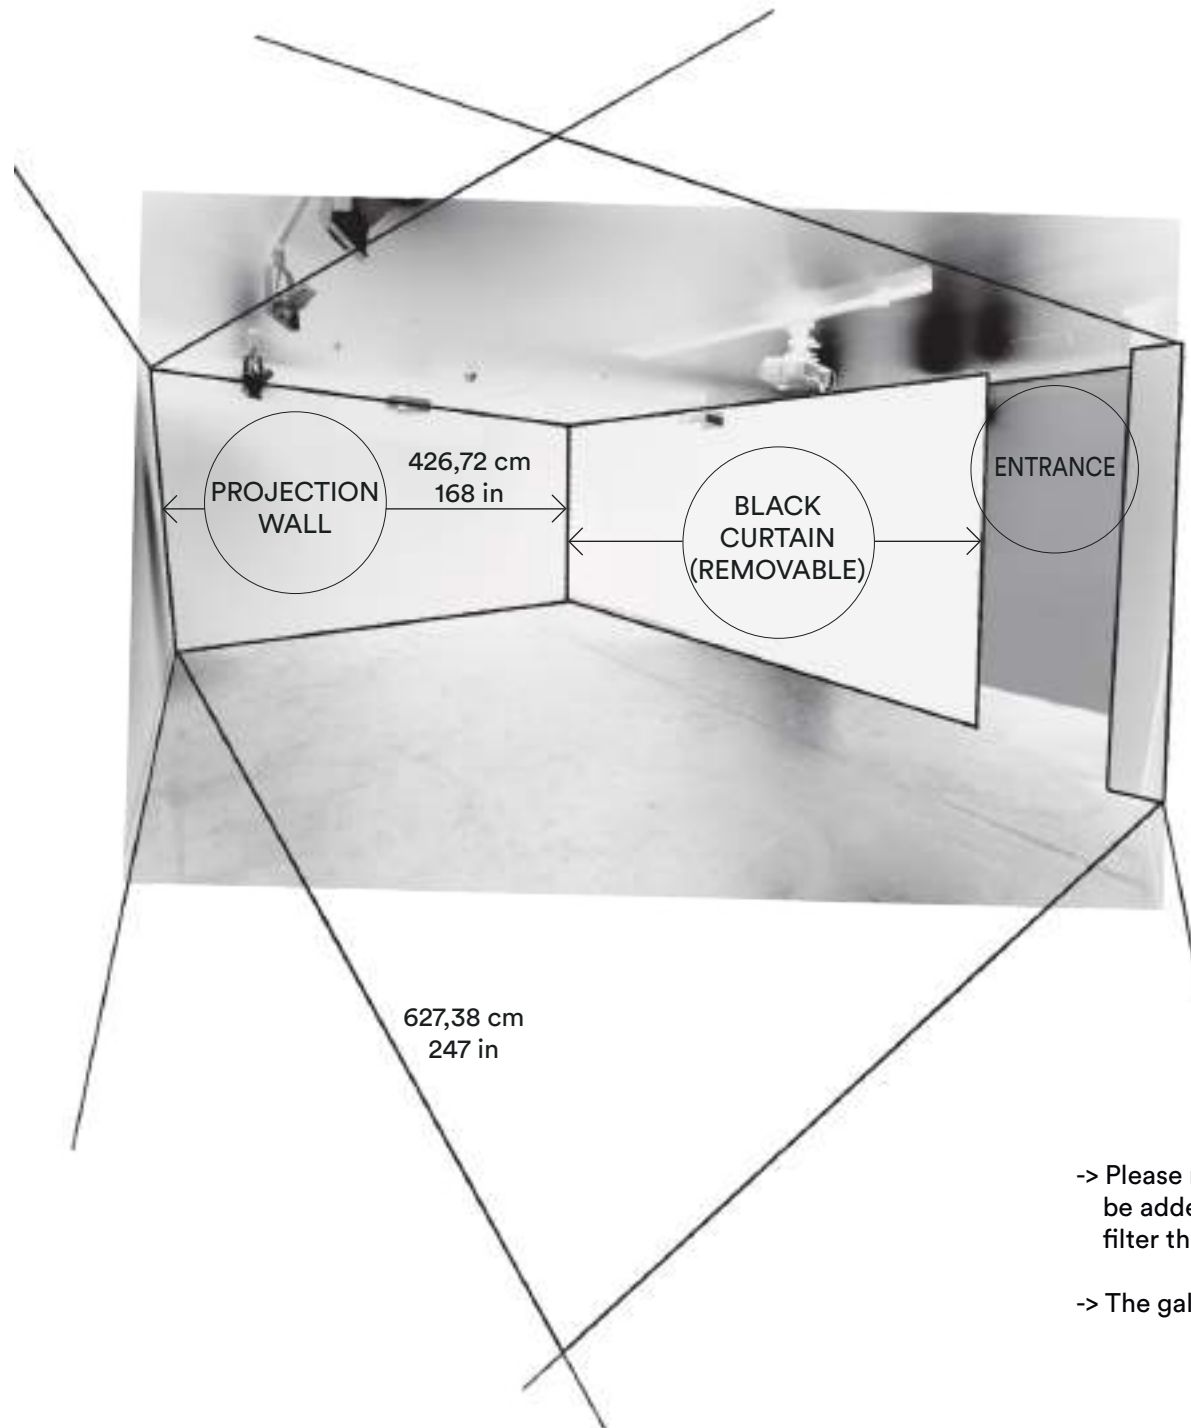

-> Please note that there are numerous electrical sources on the ceiling used for lighting and suitable for any needs you might have.

—> CÔTE D'ABRAHAM <—

NORTH WALL

AERATION (OPENED GRID)

Please note that grids can be covered depending on the exhibition time.

SOUTH WALL

EAST WALL

WEST WALL

PERSPECTIVE VIEW

GALLERY VIEW (LOOKING EAST)

GALLERY VIEW (LOOKING EAST)

GALLERY VIEW (LOOKING WEST)

New Millennium Workout Routine
YALOO (Ji Yeon Lim)