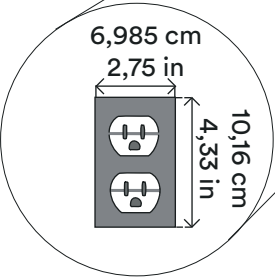

LA BANDE VIDÉO GALLERY PLANS

METRIC SYSTEM (centimeters)
IMPERIAL SYSTEM (inches)

Gallery

620 Côte D'Abraham, Quebec

Opening hours (when works are shown): wednesday till sunday, 12 p.m. to 5 p.m.

Studios & offices

541 Saint-Vallier Est, P.O. 2

Quebec (Qc.), G1K 3P9

Opening hours: monday till friday from 9 a.m. till 5 p.m.

dt@labandevideo.com

PLAN (BIRD'S EYE VIEW)

-> Walls height : 243,84 cm / 96 inches.

-> Black lines represent walls where projections can be made.

SOUTH WALL

EAST WALL

WEST WALL

PERSPECTIVE VIEW

GALLERY VIEW (LOOKING EAST)

GALLERY VIEW (LOOKING EAST)

GALLERY VIEW (LOOKING WEST)

New Millennium Workout Routine
YALOO (Ji Yeon Lim)