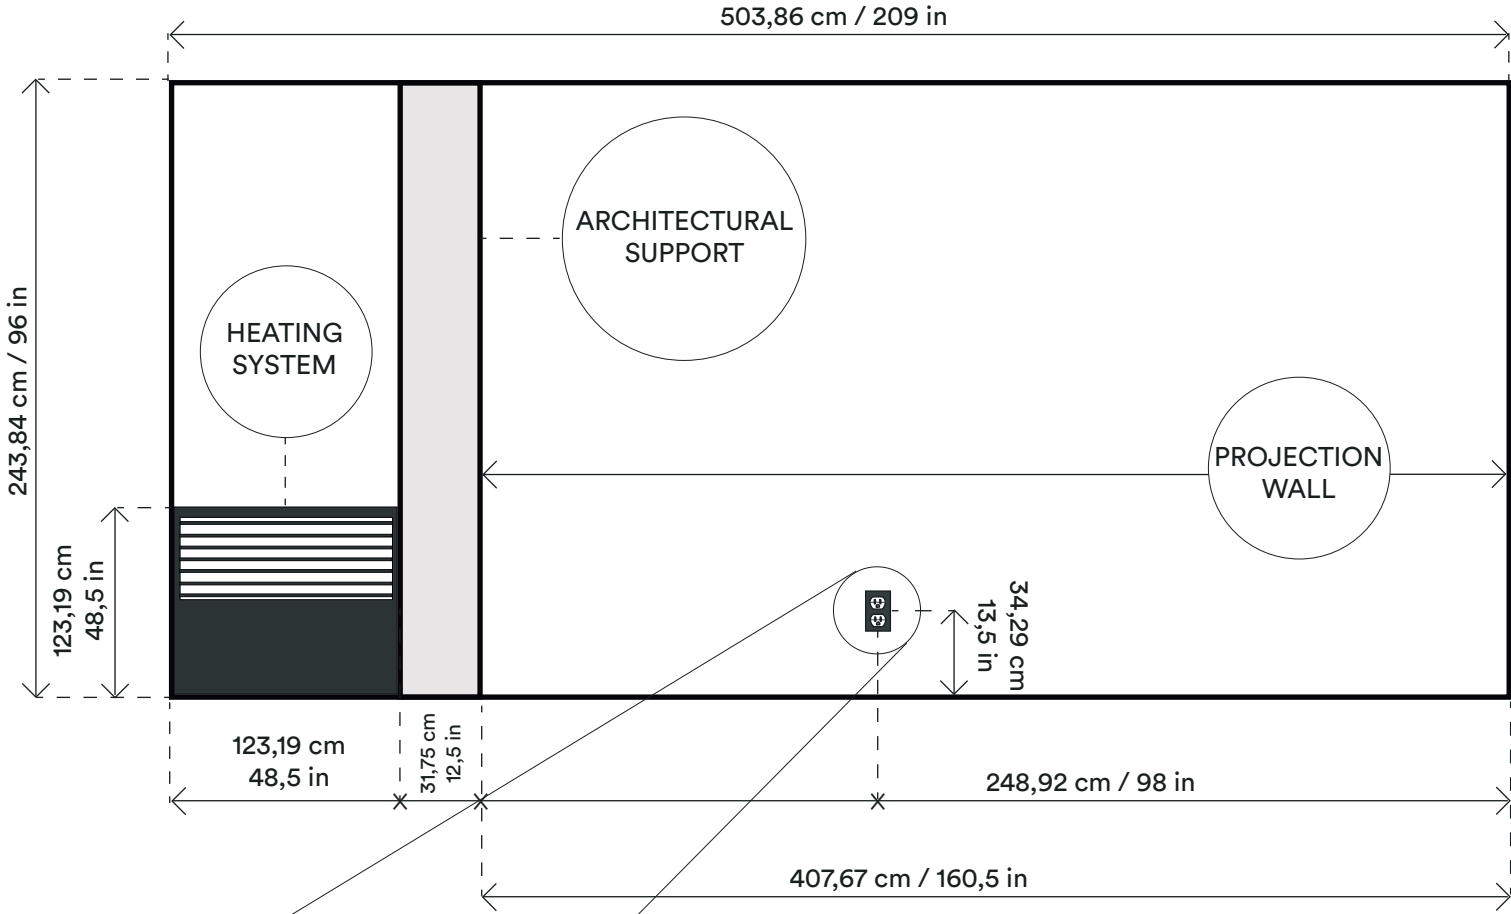

-> Please note that there are numerous electrical sources on the ceiling used for lighting and suitable for any needs you might have.

—> CÔTE D'ABRAHAM <—

NORTH WALL

AERATION (OPENED GRID)

Please note that grids can be covered depending on the exhibition time.

SOUTH WALL

EAST WALL

WEST WALL

PERSPECTIVE VIEW

GALLERY VIEW (LOOKING EAST)

GALLERY VIEW (LOOKING EAST)

GALLERY VIEW (LOOKING WEST)

New Millennium Workout Routine
YALOO (Ji Yeon Lim)