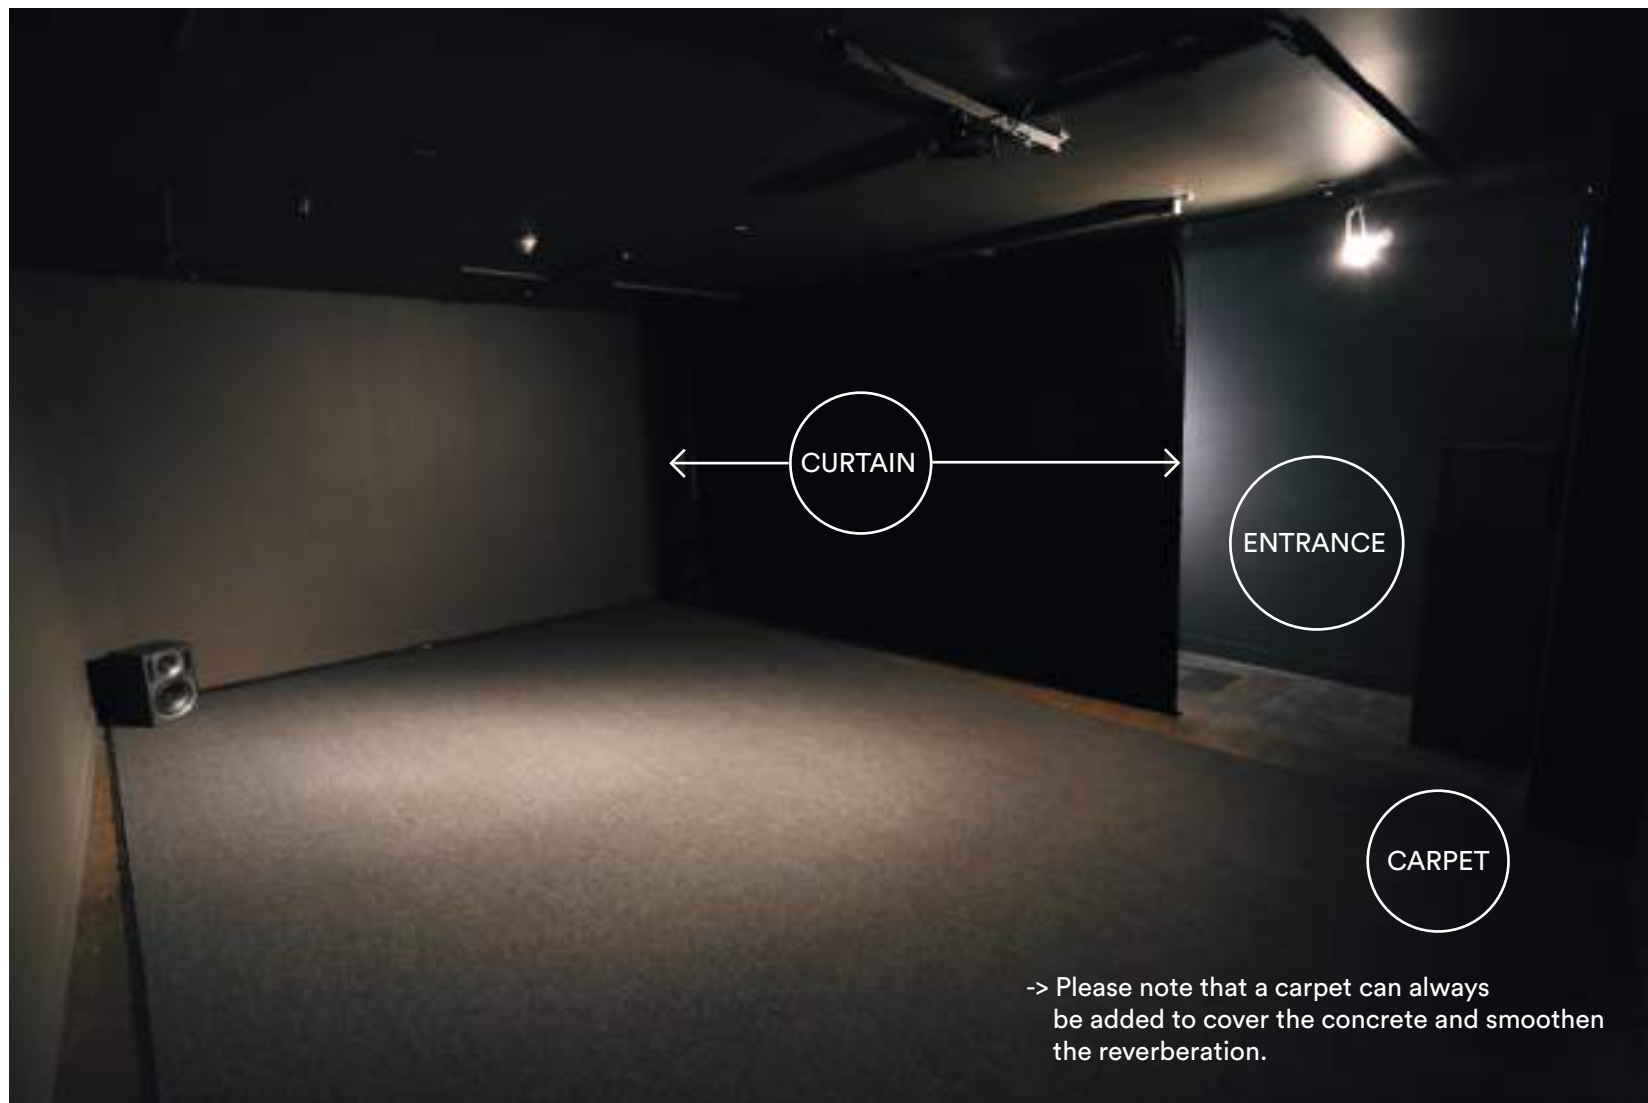

-> Please note that there are numerous electrical sources on the ceiling used for lighting and suitable for any needs you might have.

—> CÔTE D'ABRAHAM <—

NORTH WALL

AERATION (OPENED GRID)

Please note that grids can be covered depending on the exhibition time.

SOUTH WALL

EAST WALL

WEST WALL

PERSPECTIVE VIEW

GALLERY VIEW (LOOKING EAST)

GALLERY VIEW (LOOKING EAST)

GALLERY VIEW (LOOKING WEST)

New Millennium Workout Routine
YALOO (Ji Yeon Lim)