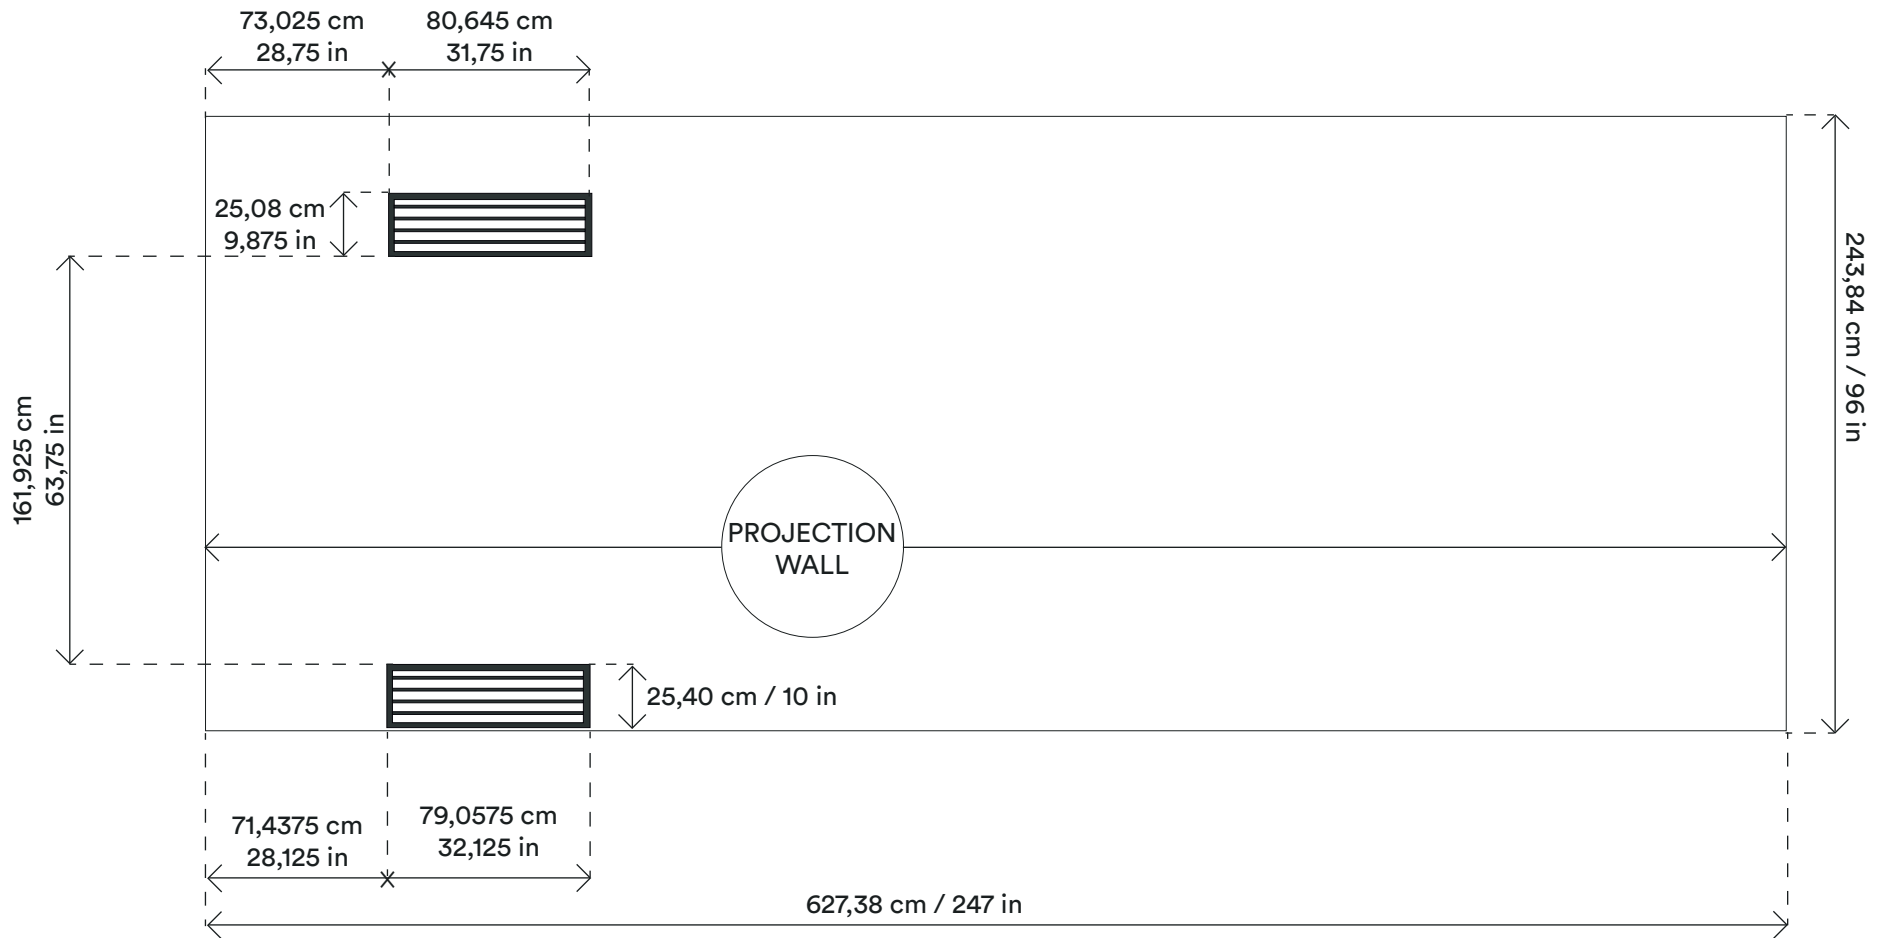

LA BANDE VIDÉO GALLERY PLANS

METRIC SYSTEM (centimeters)
IMPERIAL SYSTEM (inches)

Gallery

620 Côte D'Abraham, Quebec

Opening hours (when works are shown): wednesday till sunday, 12 p.m. to 5 p.m.

Studios & offices

541 Saint-Vallier Est, P.O. 2

Quebec (Qc.), G1K 3P9

Opening hours: monday till friday from 9 a.m. till 5 p.m.

dt@labandevideo.com

PLAN (BIRD'S EYE VIEW)

-> Walls height : 243,84 cm / 96 inches.

-> Black lines represent walls where projections can be made.

-> Please note that there are numerous electrical sources on the ceiling used for lighting and suitable for any needs you might have.

—> CÔTE D'ABRAHAM <—

NORTH WALL

AERATION (OPENED GRID)

Please note that grids can be covered depending on the exhibition time.

SOUTH WALL

EAST WALL

WEST WALL

PERSPECTIVE VIEW

GALLERY VIEW (LOOKING EAST)

GALLERY VIEW (LOOKING EAST)

GALLERY VIEW (LOOKING WEST)

New Millennium Workout Routine
YALOO (Ji Yeon Lim)