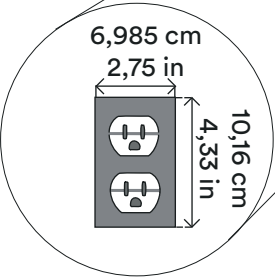

LA BANDE VIDÉO GALLERY PLANS

METRIC SYSTEM (centimeters)
IMPERIAL SYSTEM (inches)

Gallery

620 Côte D'Abraham, Quebec

Opening hours (when works are shown): wednesday till sunday, 12 p.m. to 5 p.m.

Studios & offices

541 Saint-Vallier Est, P.O. 2

Quebec (Qc.), G1K 3P9

Opening hours: monday till friday from 9 a.m. till 5 p.m.

dt@labandevideo.com

PLAN (BIRD'S EYE VIEW)

-> Walls height : 243,84 cm / 96 inches.

-> Black lines represent walls where projections can be made.

-> Please note that there are numerous electrical sources on the ceiling used for lighting and suitable for any needs you might have.

—> CÔTE D'ABRAHAM <—

NORTH WALL

SOUTH WALL

EAST WALL

WEST WALL

PERSPECTIVE VIEW