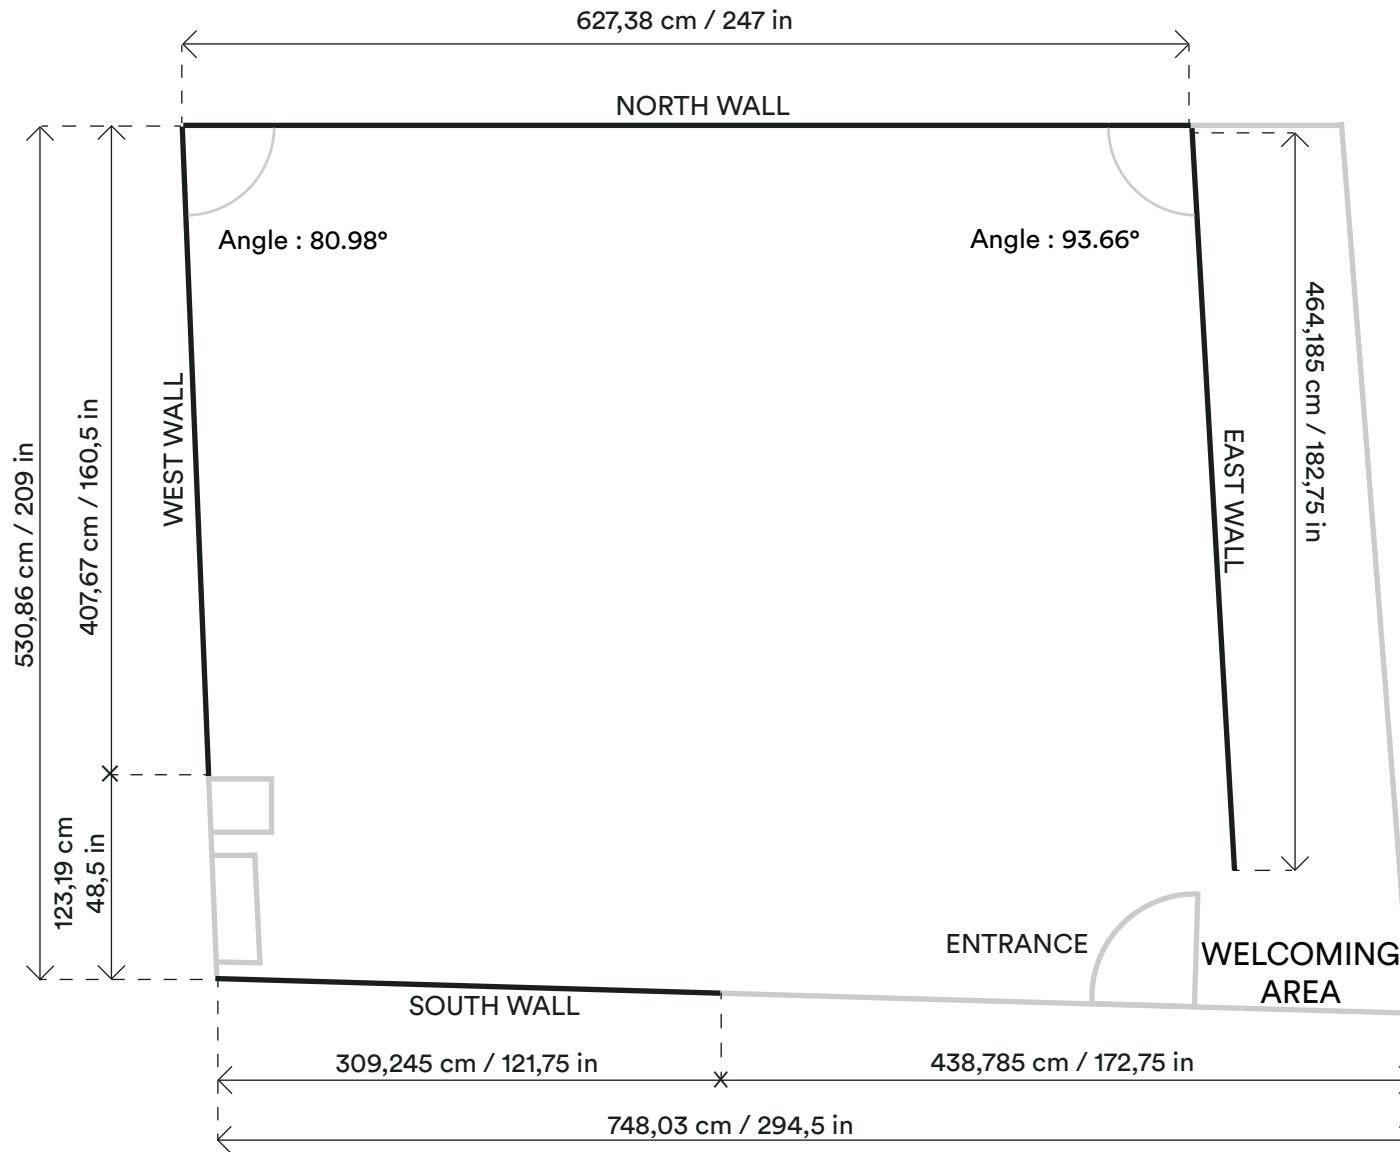

LA BANDE VIDÉO GALLERY PLANS

METRIC SYSTEM (centimeters)
IMPERIAL SYSTEM (inches)

Gallery

620 Côte D'Abraham, Quebec

Opening hours (when works are shown): wednesday till sunday, 12 p.m. to 5 p.m.

Studios & offices

541 Saint-Vallier Est, P.O. 2

Quebec (Qc.), G1K 3P9

Opening hours: monday till friday from 9 a.m. till 5 p.m.

dt@labandevideo.com

PLAN (BIRD'S EYE VIEW)

-> Walls height : 243,84 cm / 96 inches.

-> Black lines represent walls where projections can be made.

-> Please note that there are numerous electrical sources on the ceiling used for lighting and suitable for any needs you might have.

—> CÔTE D'ABRAHAM <—

NORTH WALL

SOUTH WALL

EAST WALL

WEST WALL

PERSPECTIVE VIEW