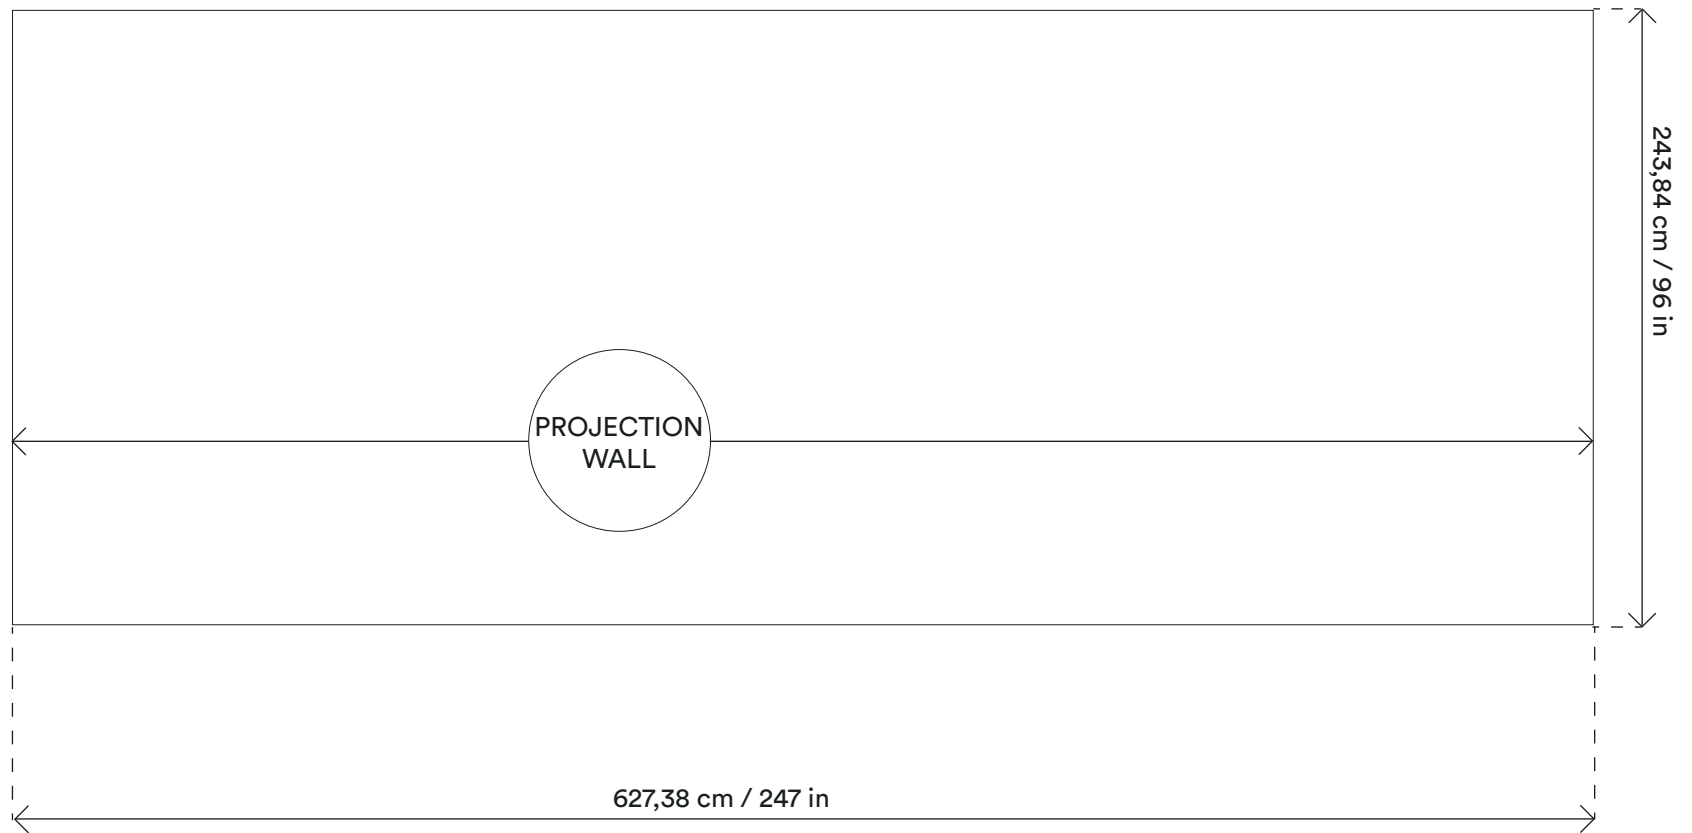

LA BANDE VIDÉO GALLERY PLANS

METRIC SYSTEM (centimeters)
IMPERIAL SYSTEM (inches)

Gallery

620 Côte D'Abraham, Quebec

Opening hours (when works are shown): wednesday till sunday, 12 p.m. to 5 p.m.

Studios & offices

541 Saint-Vallier Est, P.O. 2

Quebec (Qc.), G1K 3P9

Opening hours: monday till friday from 9 a.m. till 5 p.m.

dt@labandevideo.com

PLAN (BIRD'S EYE VIEW)

-> Walls height : 243,84 cm / 96 inches.

-> Black lines represent walls where projections can be made.

-> Please note that there are numerous electrical sources on the ceiling used for lighting and suitable for any needs you might have.

—> CÔTE D'ABRAHAM <—

NORTH WALL

SOUTH WALL

EAST WALL

WEST WALL

PERSPECTIVE VIEW