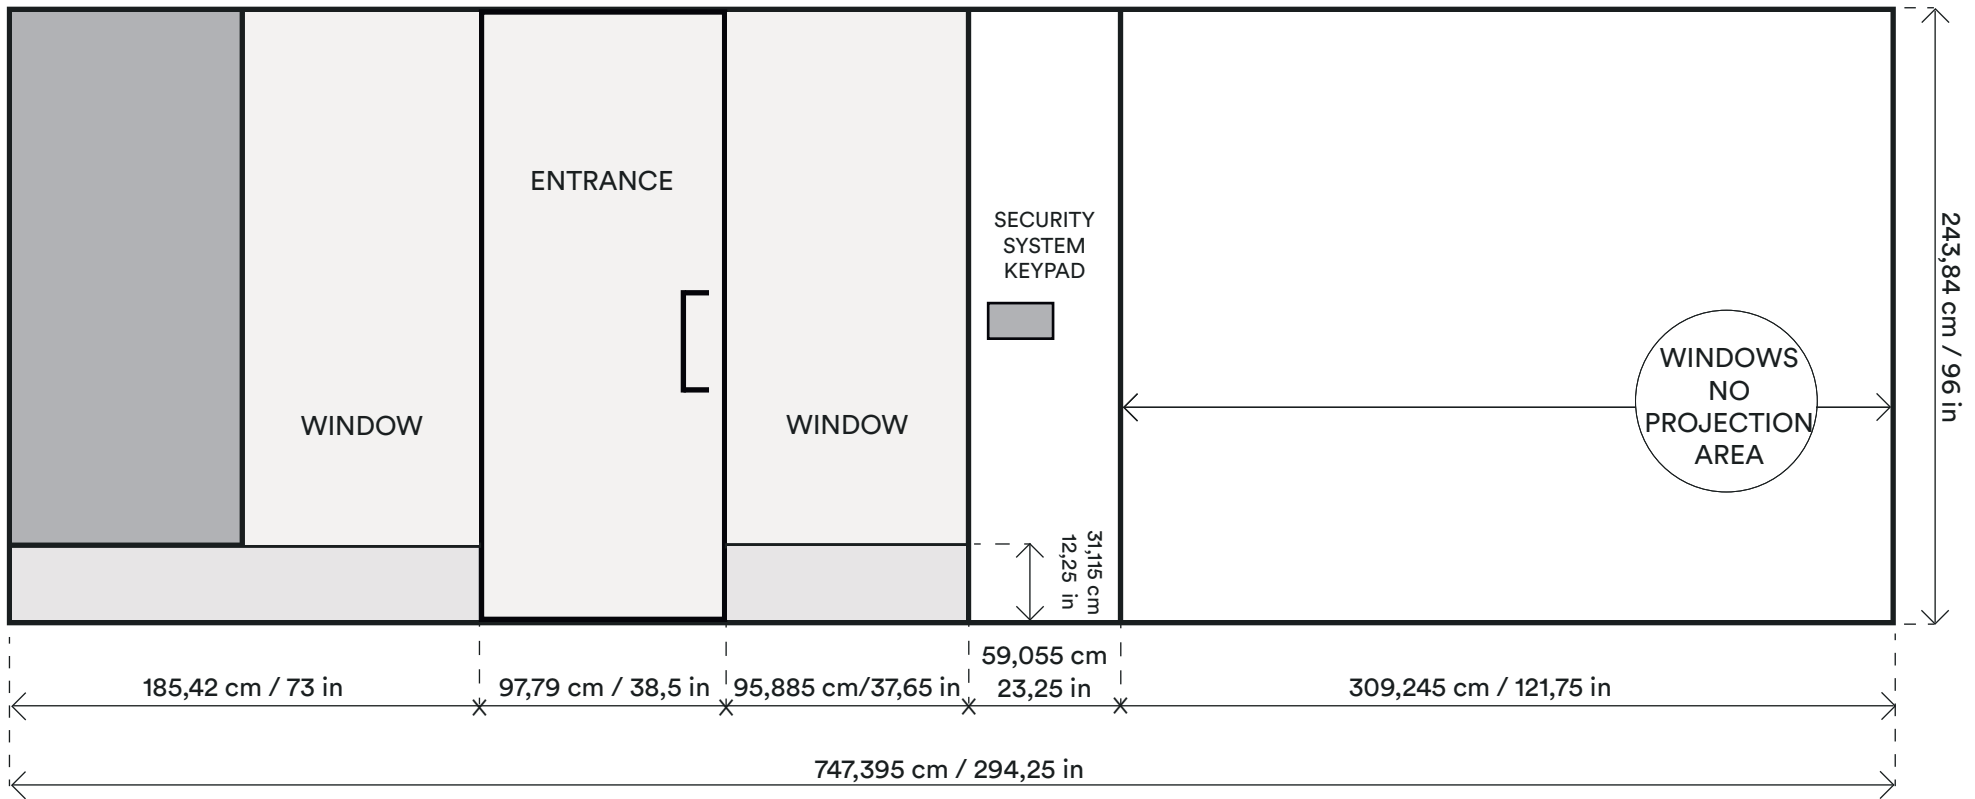

LA BANDE VIDÉO GALLERY PLANS

METRIC SYSTEM (centimeters)
IMPERIAL SYSTEM (inches)

Gallery

620 Côte D'Abraham, Quebec

Opening hours (when works are shown): wednesday till sunday, 12 p.m. to 5 p.m.

Studios & offices

541 Saint-Vallier Est, P.O. 2

Quebec (Qc.), G1K 3P9

Opening hours: monday till friday from 9 a.m. till 5 p.m.

dt@labandevideo.com

PLAN (BIRD'S EYE VIEW)

-> Walls height : 243,84 cm / 96 inches.

-> Black lines represent walls where projections can be made.

-> Please note that there are numerous electrical sources on the ceiling used for lighting and suitable for any needs you might have.

—> CÔTE D'ABRAHAM <—

NORTH WALL

SOUTH WALL

EAST WALL

WEST WALL

PERSPECTIVE VIEW