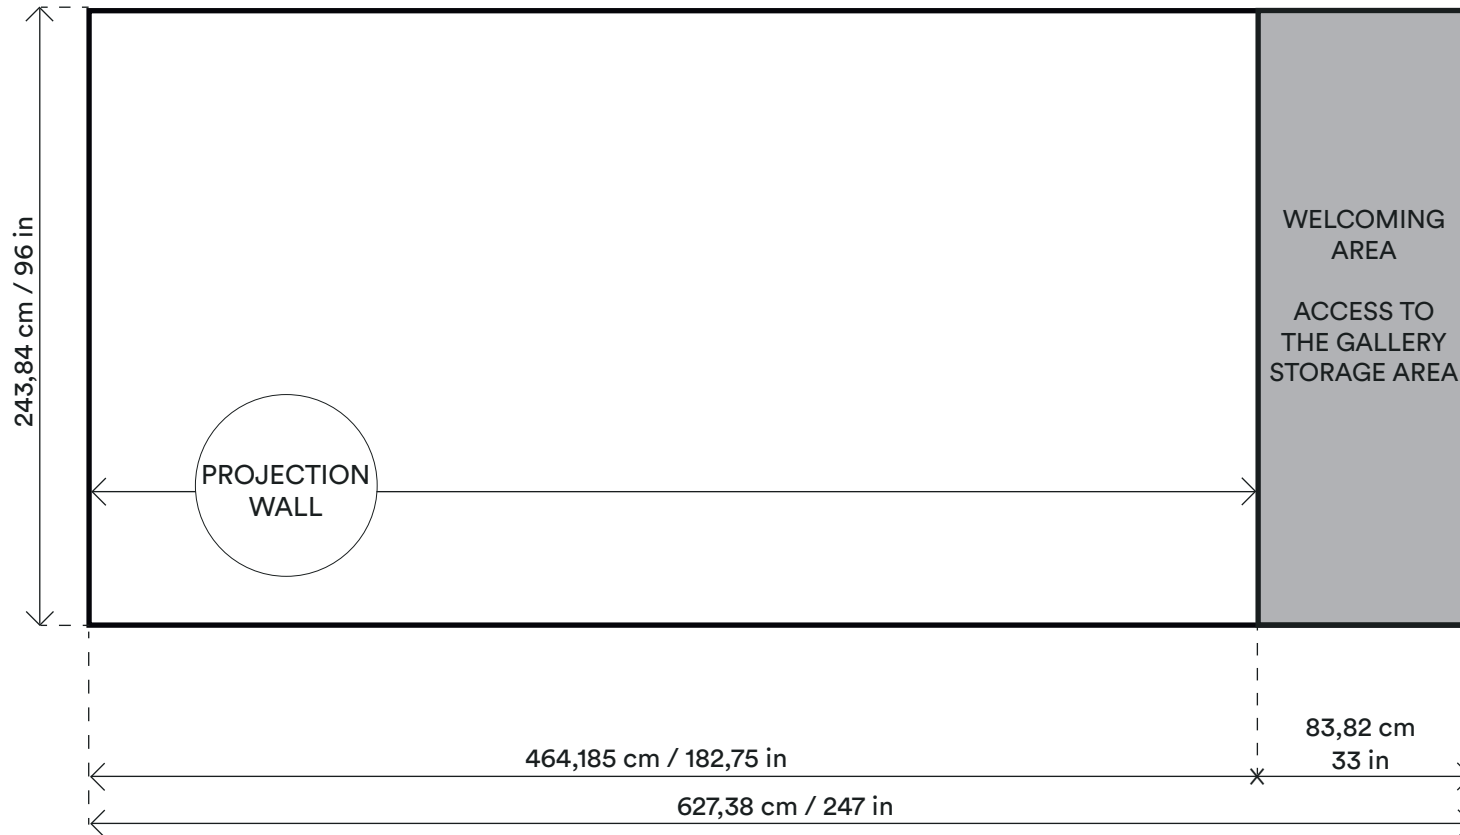

LA BANDE VIDÉO GALLERY PLANS

METRIC SYSTEM (centimeters)
IMPERIAL SYSTEM (inches)

Gallery

620 Côte D'Abraham, Quebec

Opening hours (when works are shown): wednesday till sunday, 12 p.m. to 5 p.m.

Studios & offices

-> Please note that there are numerous electrical sources on the ceiling used for lighting and suitable for any needs you might have.

—> CÔTE D'ABRAHAM <—

NORTH WALL

SOUTH WALL

EAST WALL

WEST WALL

PERSPECTIVE VIEW