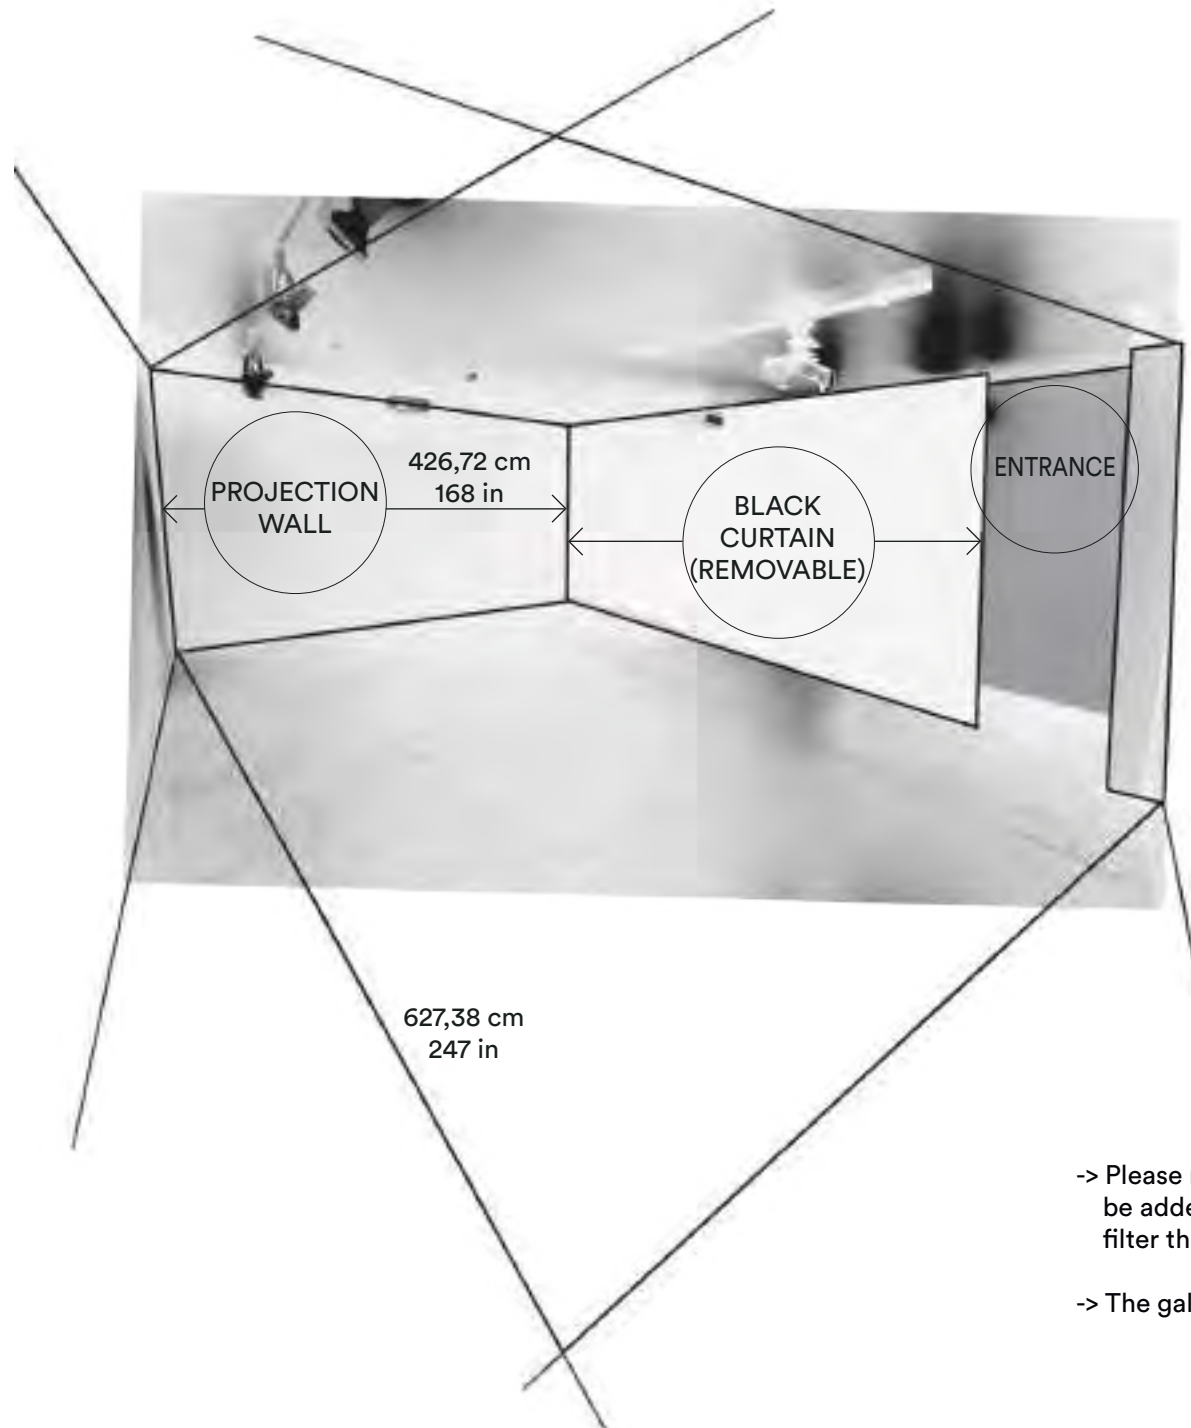

-> Please note that there are numerous electrical sources on the ceiling used for lighting and suitable for any needs you might have.

—> CÔTE D'ABRAHAM <—

NORTH WALL

SOUTH WALL

EAST WALL

WEST WALL

PERSPECTIVE VIEW

-> Please note that a curtain can always be added in the exhibition space to filter the light.

-> The gallery floor is textured concrete.

GALLERY VIEW

Driftless, Felipe Castelblanco, 2019

GALLERY VIEW

Tears, Race & Bullets, Jorge Ayala-Isaza, 2022