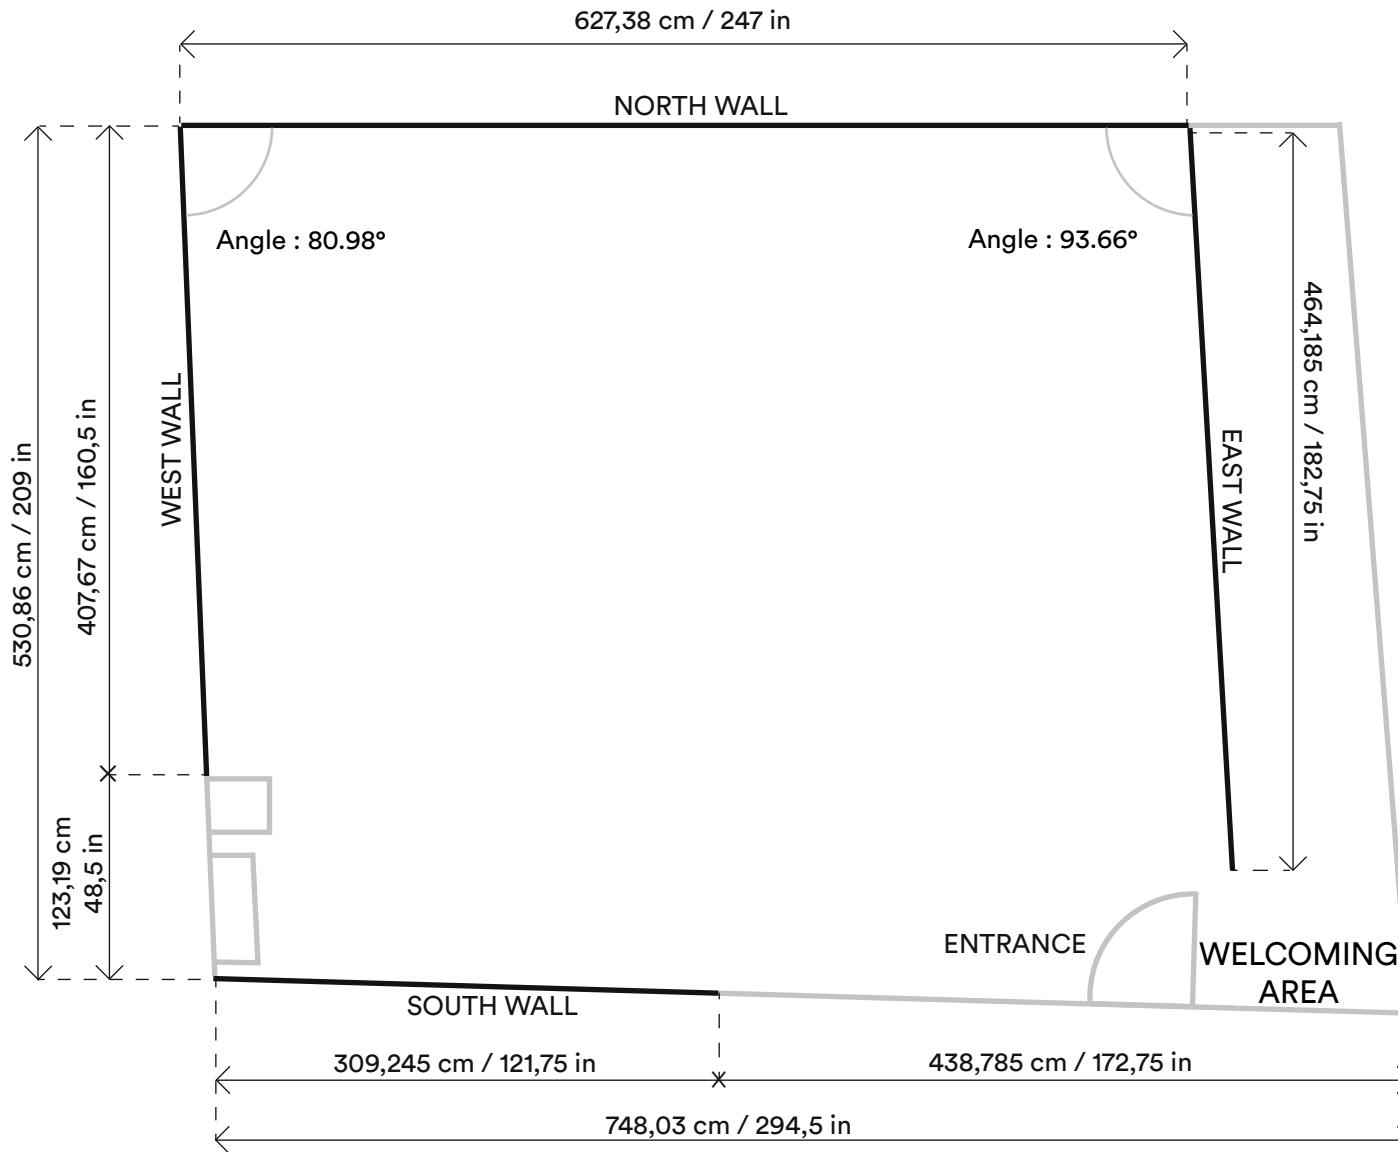

# PLAN (BIRD'S EYE VIEW)

-> Walls height : 243,84 cm / 96 inches.

-> Black lines represent walls where projections can be made.

-> Please note that there are numerous electrical sources on the ceiling used for lighting and suitable for any needs you might have.